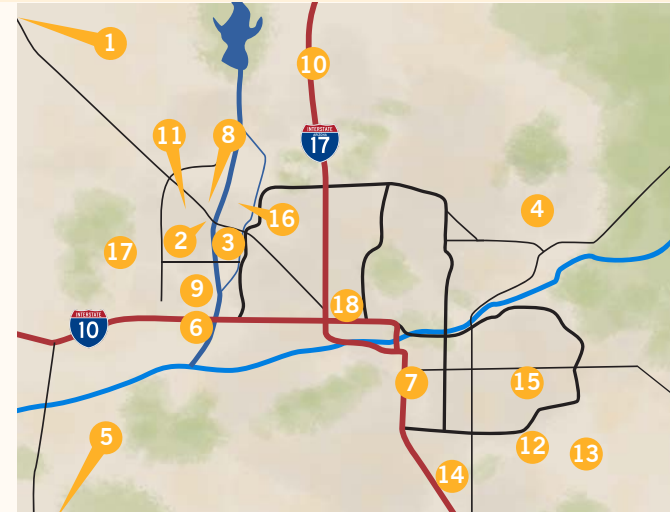

8 HOLLYHOCK BRANCH

15844 N. Hollyhock St.
Surprise, AZ 85374
Tues & Thurs 12-6

9 LITCHFIELD PARK BRANCH

101 W. Wigwam Blvd.
Litchfield Park, AZ 85340
Mon-Wed 10-8, Thurs-Sat 10-5

10 NORTH VALLEY REGIONAL

40410 N. Gavilan Peak Pkwy.
Anthem, AZ 85086
Mon-Thurs 9-8, Fri-Sat 9-5

11 NORTHWEST REGIONAL

16089 N. Bullard Ave.
Surprise, AZ 85374
Mon-Thurs 9-8, Fri-Sun 9-5

12 PERRY BRANCH

1965 E. Queen Creek Rd.
Gilbert, AZ 85297
Mon-Thurs 10-7, Fri-Sat 10-4

13 QUEEN CREEK BRANCH

21802 S. Ellsworth Rd.
Queen Creek, AZ 85142
Mon-Thurs 9-8, Fri-Sat 9-5

14 ED ROBSON BRANCH

9330 E. Riggs Rd.
Sun Lakes, AZ 85248
Mon-Wed 9-5, Thurs 10-7, Fri-Sat 9-5

15 SOUTHEAST REGIONAL

775 N. Greenfield Rd.
Gilbert, AZ 85234
Mon-Thurs 10-9, Fri-Sat 10-5, Sun 1-5

16 SUN CITY BRANCH