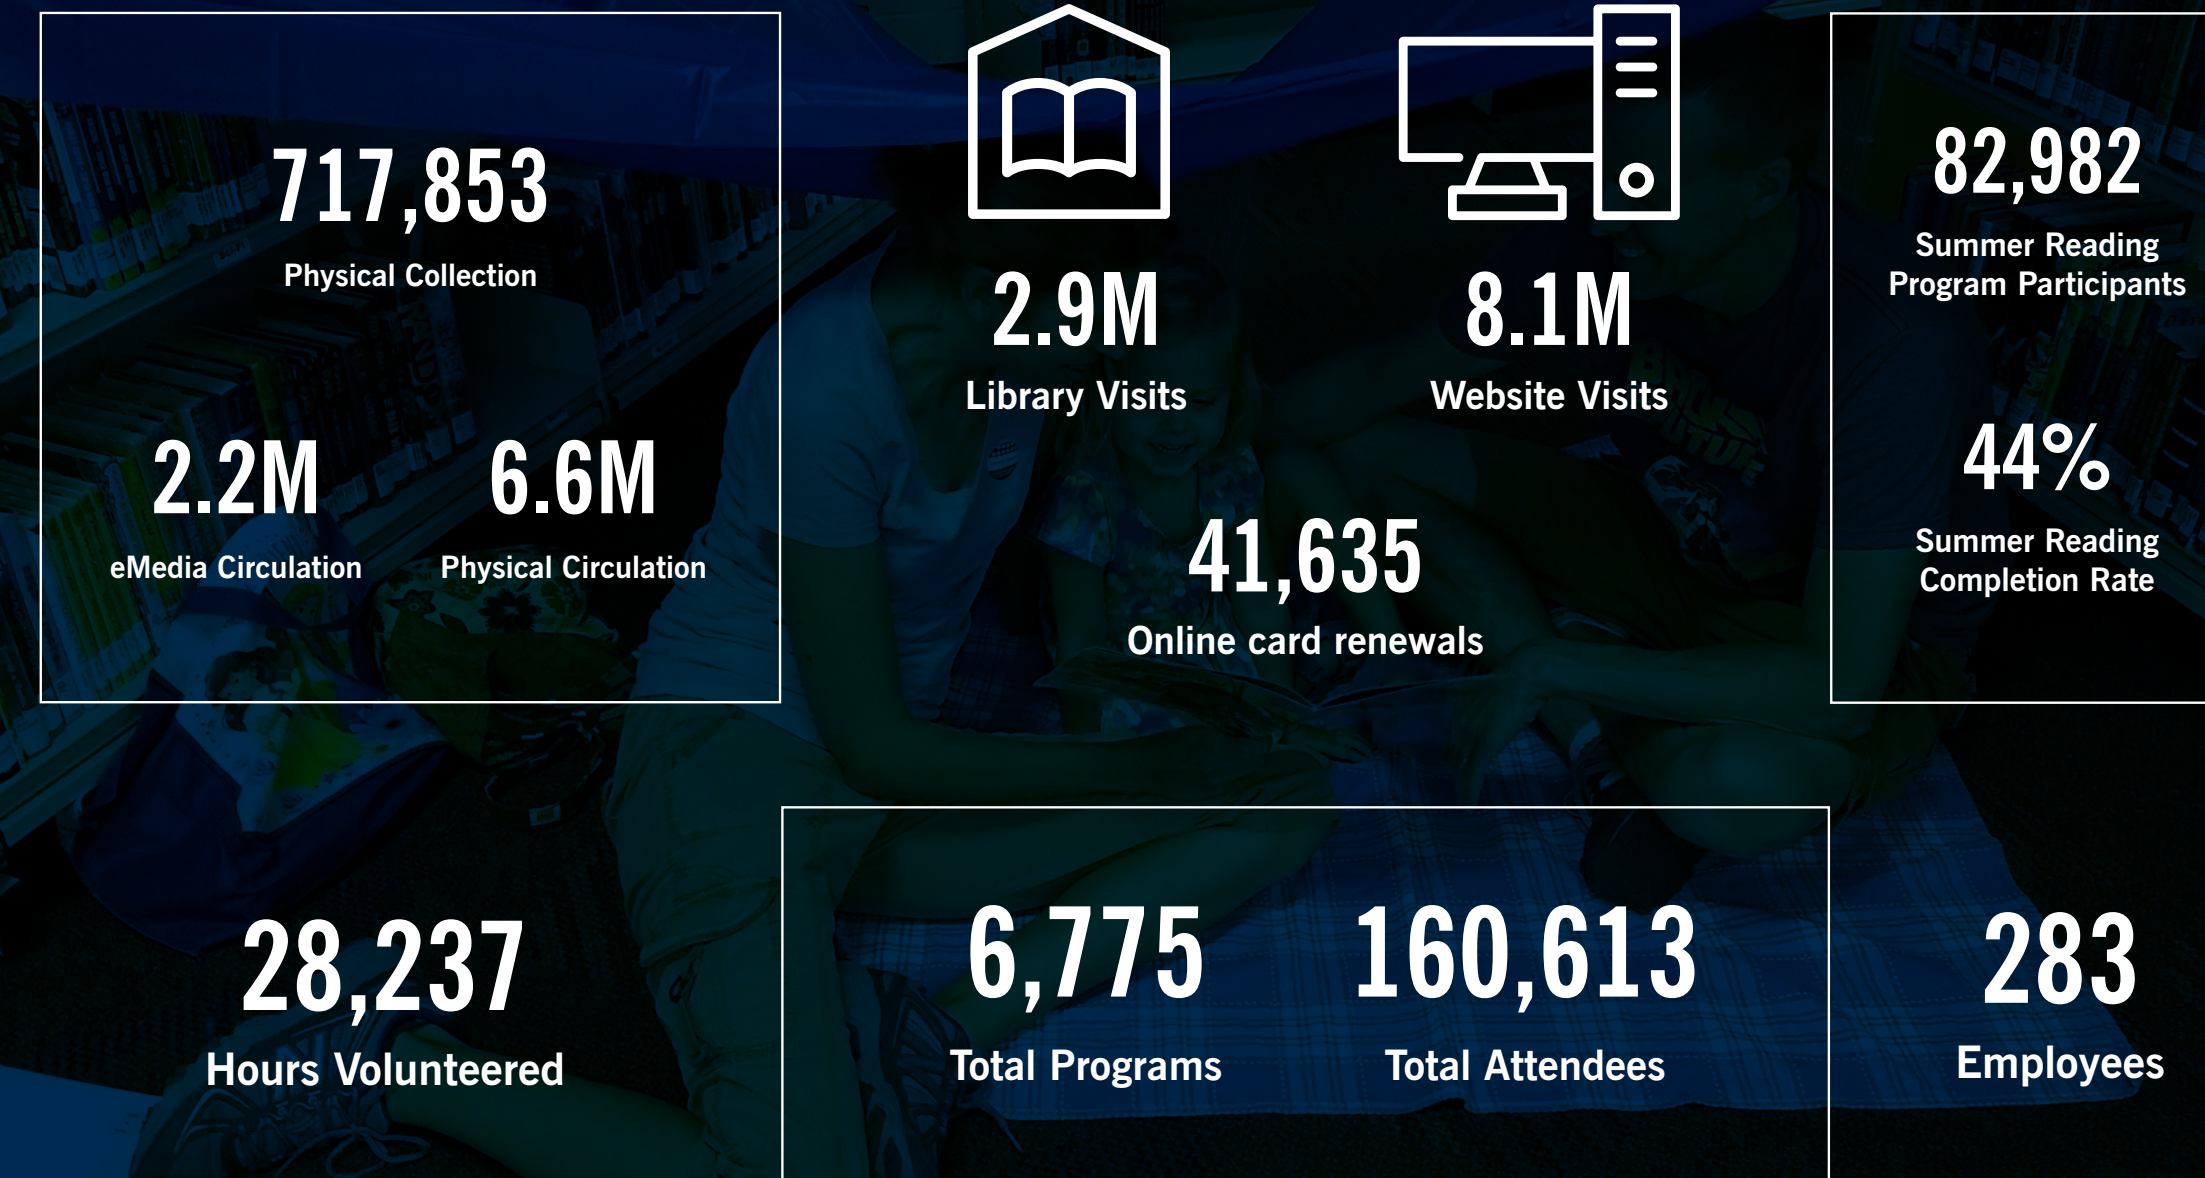

By The Numbers